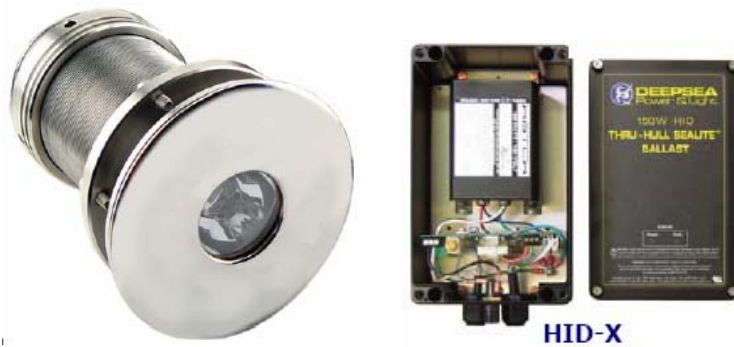

Ref# 406 DEEP SEA UNDERWATER LIGHT