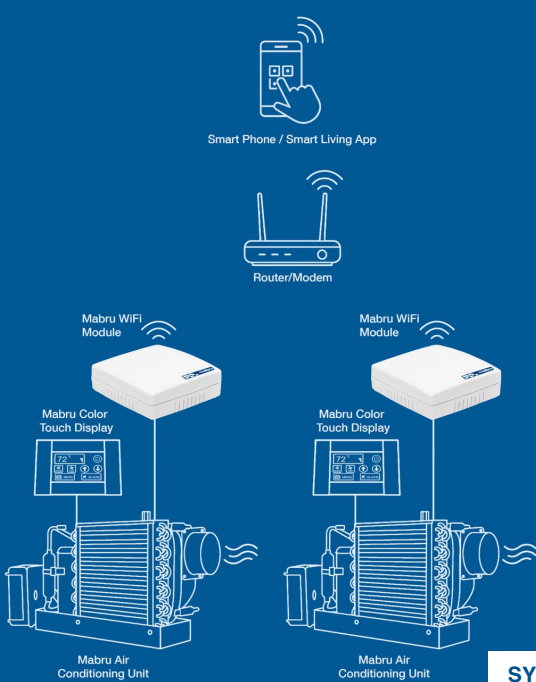

Get Started with the Mabru WiFi Module

To install the WiFi Module or verify compatibility with your vessel, visit our dealer locator page using the QR code or at www.mabrumarine.com.

For more information on Mabru's products and services, visit: mabrumarine.com

For more information on becoming a Mabru Dealer, visit: mabrumarine.com/find-your-marine-dealer

For any other inquiries, email: marketing@mabrumarine.com

1105 Old Griffin Rd, Dania Beach, FL 33004

MABRU, a USA-based OEM headquartered in Dania Beach, FL, supplies air conditioning units and pumps for the marine and recreational vehicle global market. MABRU pioneered battery-powered Marine HVAC units.